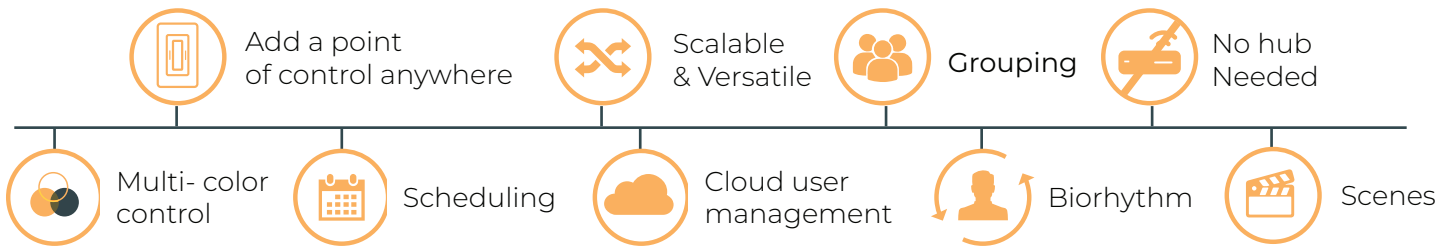

System

Functionality

Smart Home

Integration