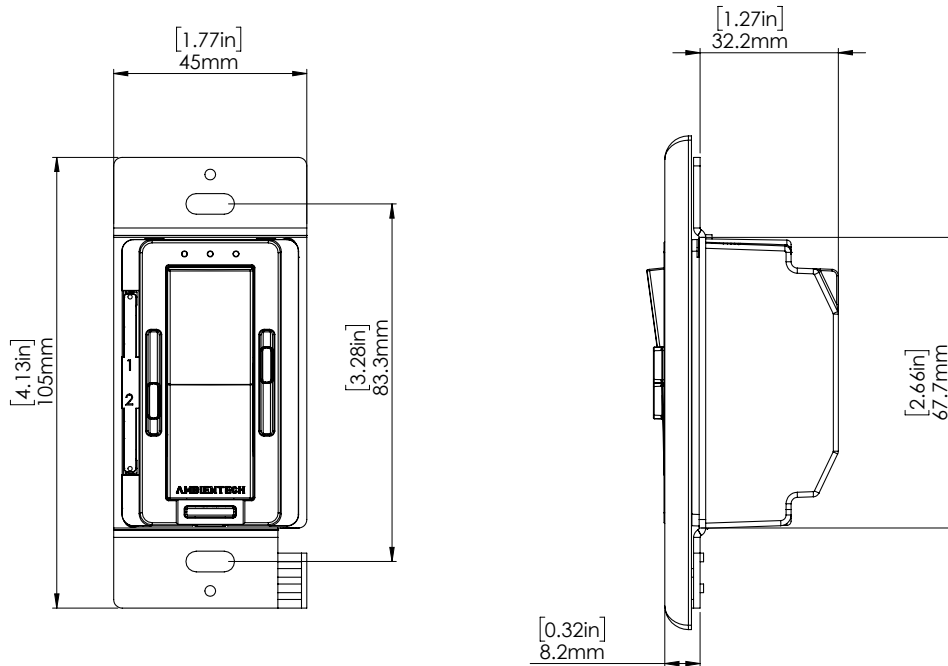

Mechanical Specifications

Note: Requires a U.S. wallbox 2in (64 mm) deep minimum.

Material	PC/ABS - 5VA Rating
Finish	White Glossy (Default)