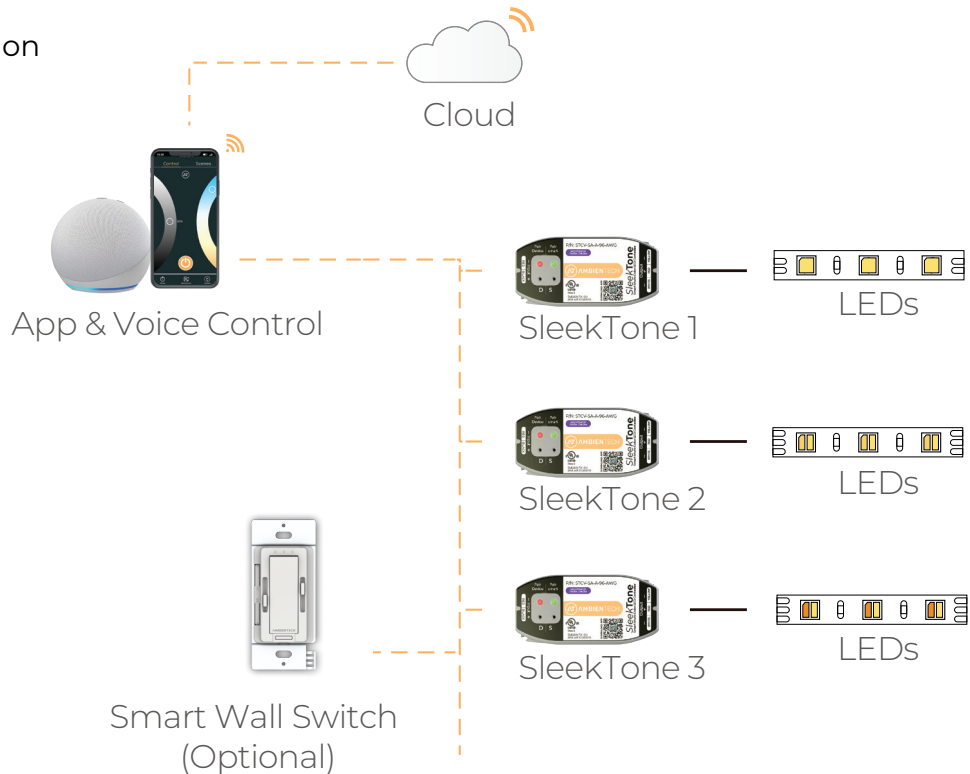

Tunable White & Dimming Control System

The Cyan Wall Switch uses a standard end-to-end wiring configuration that eliminates the need for extra wires and resolves compatibility concerns.

This device offers a wide range of features, including over 16 million colors, adjustable white light, and the ability to be controlled through voice commands or an App.

C
Almond

H
Hot

Compatible LEDS

The *TONES* system is compatible with any Constant Voltage Tunable White 12/24VDC LED fixture.

Track Light

Hanging Light Fixture

Downlight

User Interface

Specification Submittal

Project Name:	Company Name:
Project Number:	Contact Name:
Part Number:	Email:

Wiring

Overview

Option 1 Cyan RGBCW Installation

- Wired Connection
- - - Wireless Connection

Option 2 SleekTone CV Installation