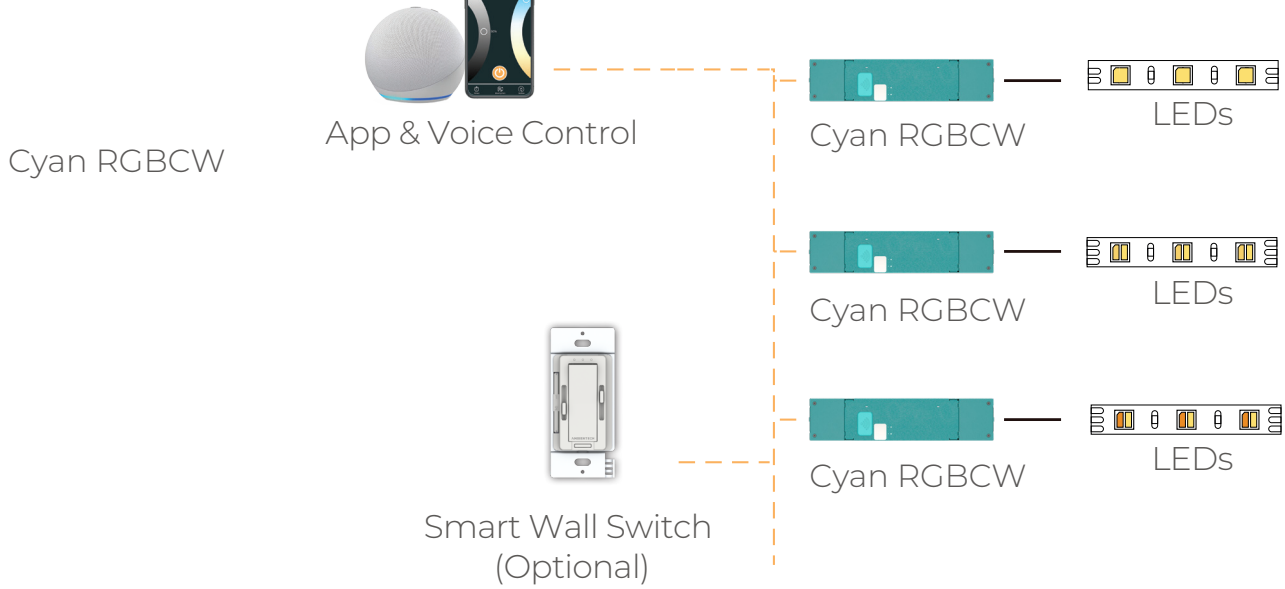

Tunable White & Dimming Control System

The Cyan Wall Switch uses a standard end-to-end wiring configuration that eliminates the need for extra wires and resolves compatibility concerns.

This device offers a wide range of features, including over 16 million colors, adjustable white light, and the ability to be controlled through voice commands or an App.

C
Almond

H
Hot

Compatible LEDS

The *TONES* system is compatible with any Constant Voltage Tunable White 12/24VDC LED fixture.

Track Light

Hanging Light Fixture

Downlight

User Interface

Specification Submittal

Project Name:	Company Name:
Project Number:	Contact Name:
Part Number:	Email:

Wiring

Overview

Option 1 Cyan RGBCW Installation

- Wired Connection
- - - Wireless Connection

Option 2 SleekTone CV Installation