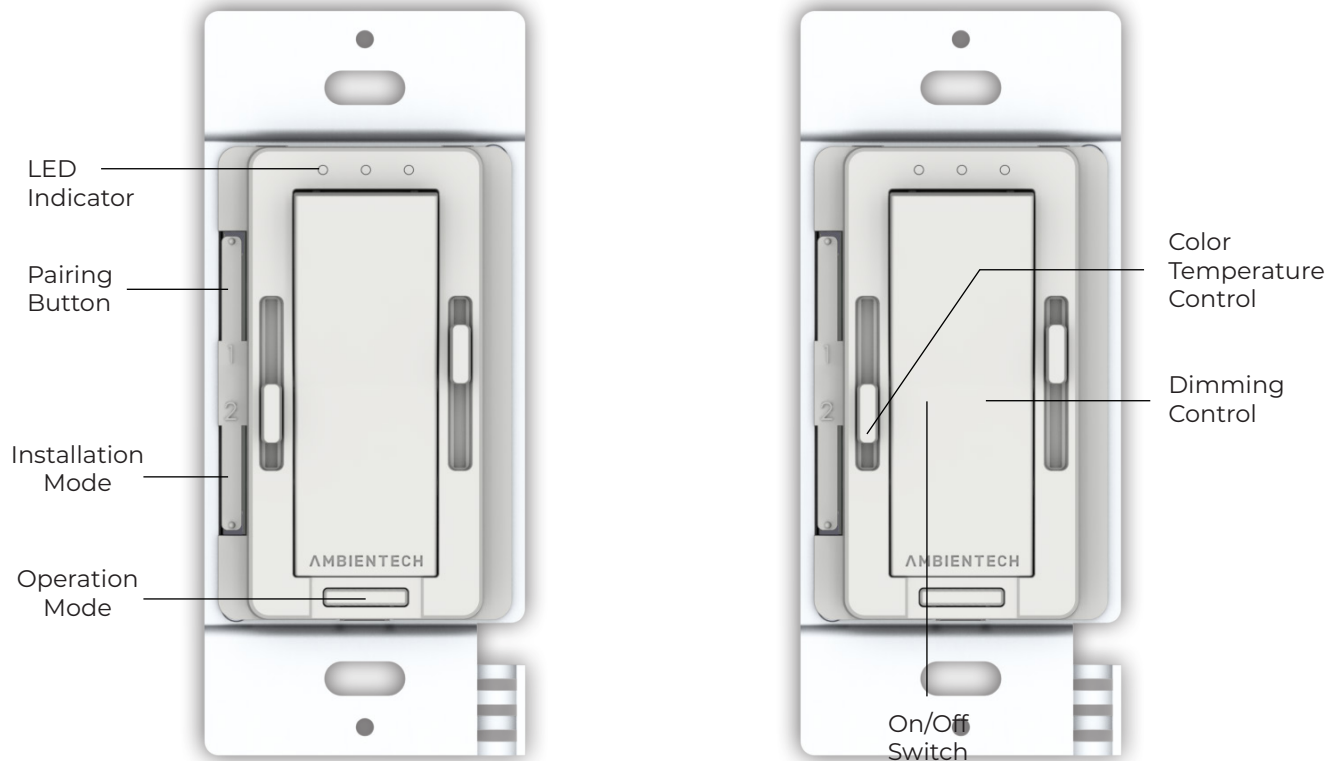

Tunable White & Dimming Control System

The Cyan Wall Switch uses a standard end-to-end wiring configuration that eliminates the need for extra wires and resolves compatibility concerns.

This device offers a wide range of features, including over 16 million colors, adjustable white light, and the ability to be controlled through voice commands or an App.

C
Almond

H
Hot

Compatible LEDS

The *TONES* system is compatible with any Constant Voltage Tunable White 12/24VDC LED fixture.

Track Light

Hanging Light Fixture

Downlight

User Interface