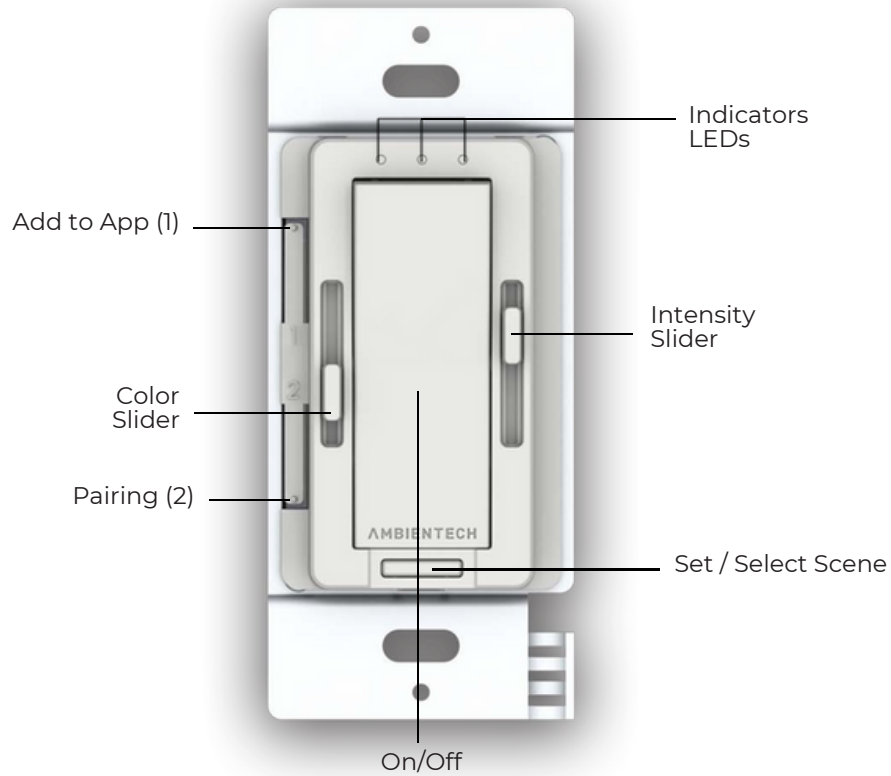

RGBCW LED Controller

STCV-B-100W-C-RGBCW

Overview

Compatible with the CyanRGBCW wall switch to manage multiple controllers and create lighting zones. Seamlessly integrate with the Smart Life app for color dimming, timers, and scene saving. Voice control via Amazon Alexa or Google Home. Quick pairing with Wi-Fi and Bluetooth.

Features & Benefit

- Compatible with the CyanRGBCW wall switch, allowing you to control multiple CyanControllers.
- Maintain control over your lights, even if your Wi-Fi goes down using the wall switch.
- Seamlessly integrate with the Smart Life app to control color dimming and advanced features like timers, save scenes, and more.
- Voice control via Amazon Alexa or Google Home.
- Wi-Fi and Bluetooth quick pairing.
- Install easily with mounting screws or a 3M adhesive pad.
- Flicker-Free Dimming: Enjoy flicker-free soft dimming down to 0.1%.

Voice Control

App Control

System Setup

— Wired Connection
- - - Wireless Connection

User Interface

Electrical Performance

Specifications	Description
MaxPower:	100W/4A
Rated Voltage:	24VDC
Channels:	5 (RGBCW)
Protection:	Over load, short circuit
Ambient Operating Temp:	-30 °C - + 40 °C / -86°F - + 104°F
IP Rating:	23 (Dry and damp locations)

Specifications	Description
Control Method:	Smart Life App / CyanWallSwitch
Dimming Range:	0.1 - 100%
Color Control:	RGB + Tunable White
Dimming Method:	PWM (2400Hz)
Max Units:	32 if used with the CyanWallSwitch