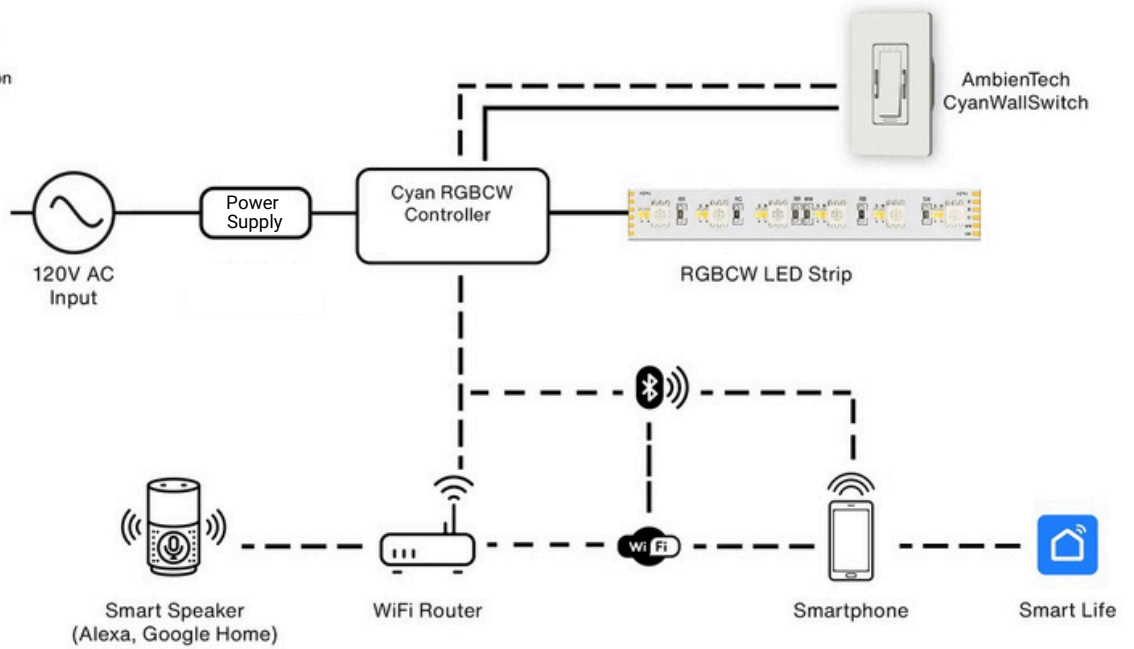

RGBCW LED Controller

STCV-B-100W-C-RGBCW

Overview

Compatible with the CyanRGBCW wall switch to manage multiple controllers and create lighting zones. Seamlessly integrate with the Smart Life app for color dimming, timers, and scene saving. Voice control via Amazon Alexa or Google Home. Quick pairing with Wi-Fi and Bluetooth.

Features & Benefit

- Compatible with the CyanRGBCW wall switch, allowing you to control multiple CyanControllers.
- Maintain control over your lights, even if your Wi-Fi goes down using the wall switch.
- Seamlessly integrate with the Smart Life app to control color dimming and advanced features like timers, save scenes, and more.
- Voice control via Amazon Alexa or Google Home.
- Wi-Fi and Bluetooth quick pairing.
- Install easily with mounting screws or a 3M adhesive pad.
- Flicker-Free Dimming: Enjoy flicker-free soft dimming down to 0.1%.

Voice Control

App Control

System Setup

— Wired Connection
- - - Wireless Connection

User Interface

Electrical Performance

Specifications	Description
MaxPower:	100W/4A
Rated Voltage:	24VDC
Channels:	5 (RGBCW)
Protection:	Over load, short circuit
Ambient Operating Temp:	-30 °C - + 40 °C / -86°F - + 104°F
IP Rating:	23 (Dry and damp locations)

Specifications	Description
Control Method:	Smart Life App / CyanWallSwitch
Dimming Range:	0.1 - 100%
Color Control:	RGB + Tunable White
Dimming Method:	PWM (2400Hz)
Max Units:	32 if used with the CyanWallSwitch