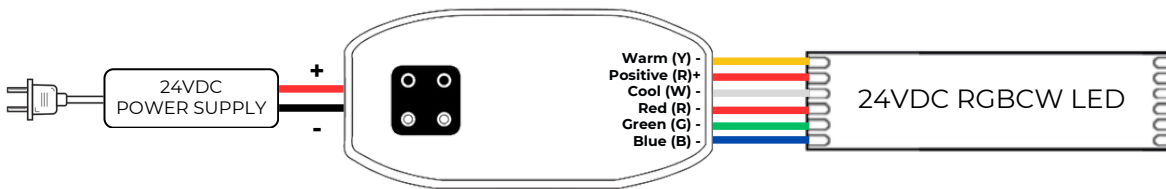

RGBCW LED Controller

STCV-B-100W-C-RGBCW

Overview

Compatible with the CyanRGBCW wall switch to manage multiple controllers and create lighting zones. Seamlessly integrate with the Smart Life app for color dimming, timers, and scene saving. Voice control via Amazon Alexa or Google Home. Quick pairing with Wi-Fi and Bluetooth.

Features & Benefit

- Compatible with the CyanRGBCW wall switch, allowing you to control multiple CyanControllers.
- Maintain control over your lights, even if your Wi-Fi goes down using the wall switch.
- Seamlessly integrate with the Smart Life app to control color dimming and advanced features like timers, save scenes, and more.
- Voice control via Amazon Alexa or Google Home.
- Wi-Fi and Bluetooth quick pairing.
- Install easily with mounting screws or a 3M adhesive pad.
- Flicker-Free Dimming: Enjoy flicker-free soft dimming down to 0.1%.

Voice Control

App Control

System Setup

— Wired Connection
- - - Wireless Connection

User Interface

Electrical Performance

Specifications	Description
MaxPower:	100W/4A
Rated Voltage:	24VDC
Channels:	5 (RGBCW)
Protection:	Over load, short circuit
Ambient Operating Temp:	-30 °C - + 40 °C / -86°F - + 104°F
IP Rating:	23 (Dry and damp locations)

Specifications	Description
Control Method:	Smart Life App / CyanWallSwitch
Dimming Range:	0.1 - 100%
Color Control:	RGB + Tunable White
Dimming Method:	PWM (2400Hz)
Max Units:	32 if used with the CyanWallSwitch