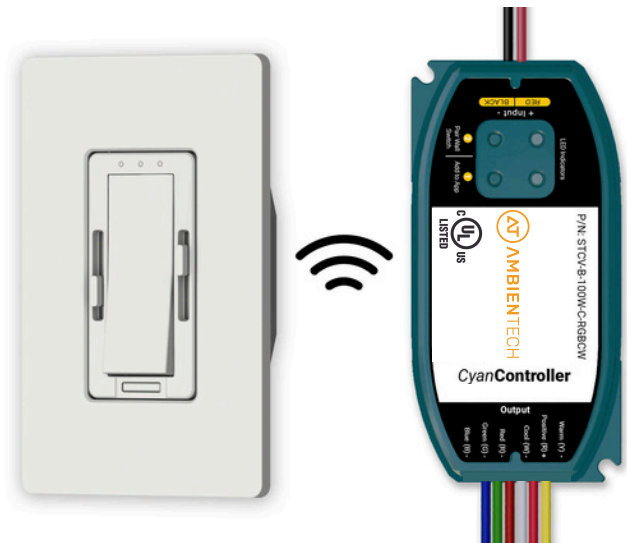

RGBCW LED Controller

STCV-B-100W-C-RGBCW

Overview

Compatible with the CyanRGBCW wall switch to manage multiple controllers and create lighting zones. Seamlessly integrate with the Smart Life app for color dimming, timers, and scene saving. Voice control via Amazon Alexa or Google Home. Quick pairing with Wi-Fi and Bluetooth.

Features & Benefit

- Compatible with the CyanRGBCW wall switch, allowing you to control multiple CyanControllers.
- Maintain control over your lights, even if your Wi-Fi goes down using the wall switch.
- Seamlessly integrate with the Smart Life app to control color dimming and advanced features like timers, save scenes, and more.
- Voice control via Amazon Alexa or Google Home.
- Wi-Fi and Bluetooth quick pairing.
- Install easily with mounting screws or a 3M adhesive pad.
- Flicker-Free Dimming: Enjoy flicker-free soft dimming down to 0.1%.

Voice Control

App Control

System Setup

— Wired Connection
- - - Wireless Connection

User Interface

Electrical Performance

Specifications	Description
MaxPower:	100W/4A
Rated Voltage:	24VDC
Channels:	5 (RGBCW)
Protection:	Over load, short circuit
Ambient Operating Temp:	-30 °C - + 40 °C / -86°F - + 104°F
IP Rating:	23 (Dry and damp locations)

Specifications	Description
Control Method:	Smart Life App / CyanWallSwitch
Dimming Range:	0.1 - 100%
Color Control:	RGB + Tunable White
Dimming Method:	PWM (2400Hz)
Max Units:	32 if used with the CyanWallSwitch