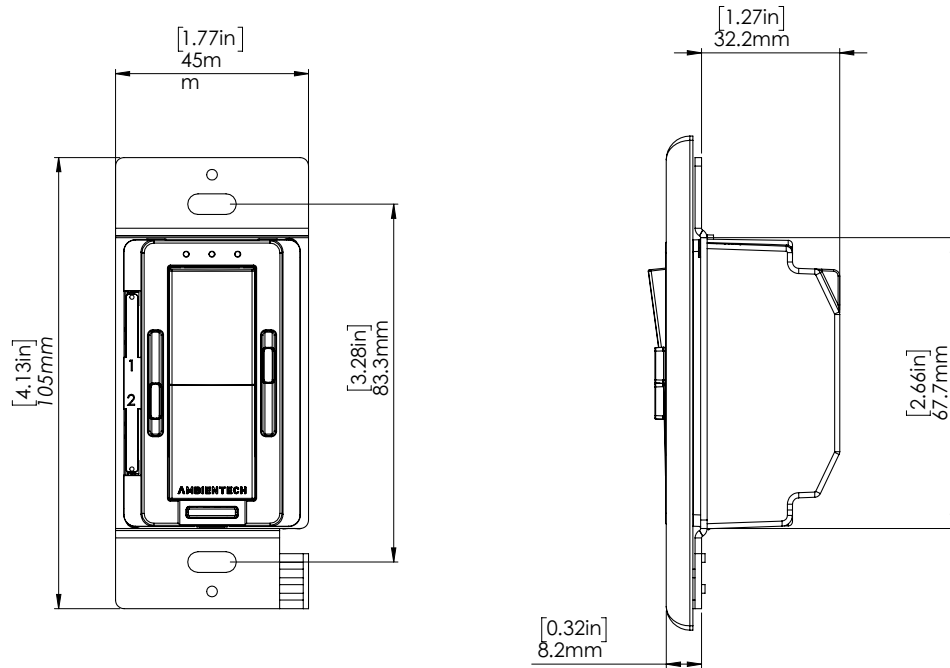

Mechanical Specification

Note: Requires a U.S. wallbox 2in (64 mm) deep minimum.

Material	PC/ABS - 5VA Rating
Finish	White Glossy (Default)