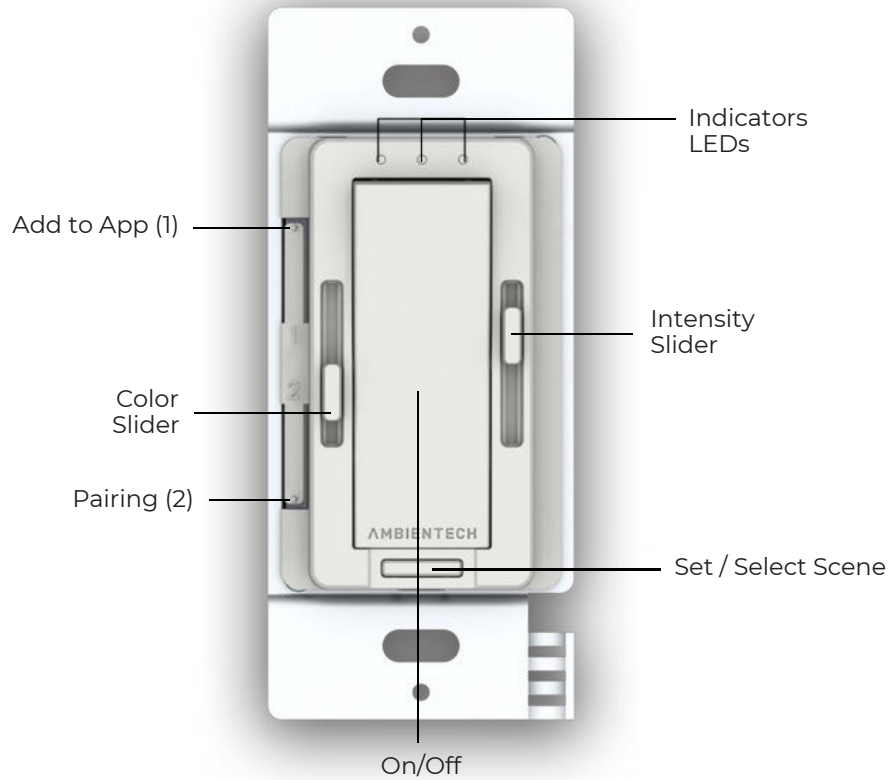

Cyan Tunable White Wall Switch

P/N: CYAN-TW-SW-3

The Cyan Wall Switch uses a standard end-to-end wiring configuration that eliminates the need for extra wires and resolves compatibility concerns.

This device offers a wide range of features, including tunable white control, and the ability to be controlled through voice commands and or App.

Tunable White

Dimmable
0-100%

IT'S AS SIMPLE AS THAT.

Up to
700W

Multi Gang 3way

Wire Free
Unlimited Load
Capacity

Features & Benefit

- Tunable White Control
- SmartAir - App / Voice Control
- 3-Way (Optional)
- Dim-to-Off
- Flicker-Free Soft Dimming - Down to 0.1%
- 120VAC Wall Switch with No Battery Required
- UL Listed
- A Single Wall Switch Can Control Multiple LED Controllers
- Simple Installation - no Extra Wiring
- Fits US Standard Multi Gang Box
- Compatible with any Decora Wall Plate
- Complies to IEEE and Title 24 Flicker Requirements
- Classic Design to Match Existing Style Switches
- Fast Delivery – Shipping out of NY

Wall Plate not included

System Setup

— Wired Connection
 - - - Wireless Connection

User Interface

Electrical Specification

Power & Ratings

Input	120 VAC ~ 50/60Hz
Max Load Hardwired	700W
Max Load Nonwired	Unlimited