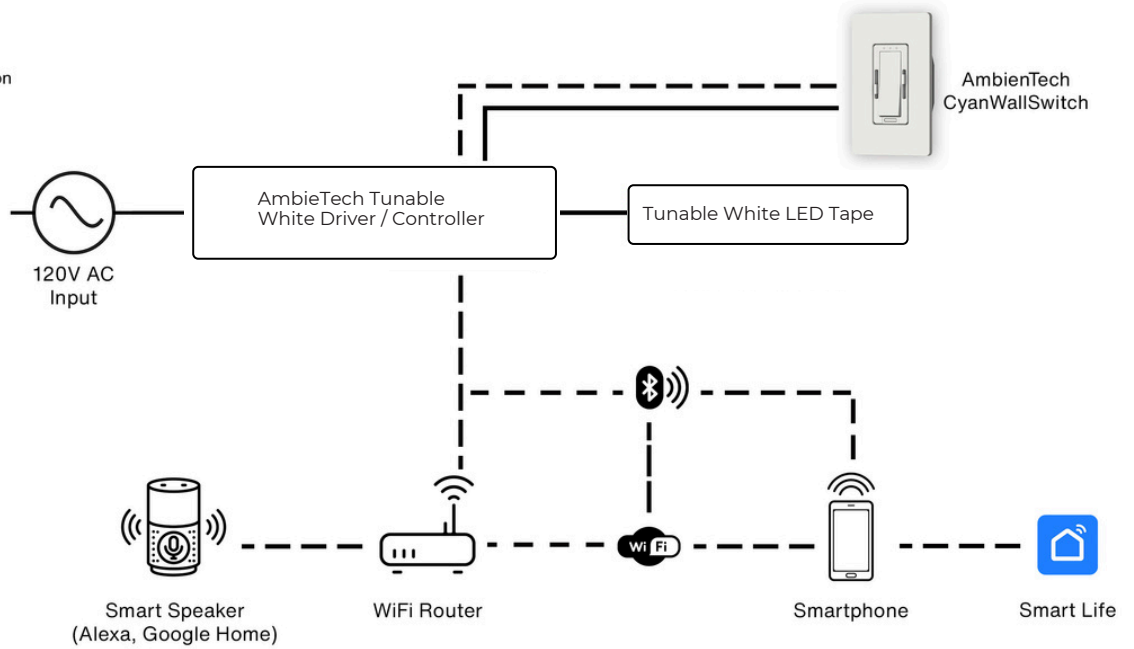

Cyan Tunable White Wall Switch

P/N: CYAN-TW-SW-3

The Cyan Wall Switch uses a standard end-to-end wiring configuration that eliminates the need for extra wires and resolves compatibility concerns.

This device offers a wide range of features, including tunable white control, and the ability to be controlled through voice commands and or App.

Tunable White

Dimmable
0-100%

IT'S AS SIMPLE AS THAT.

Up to
700W

Multi Gang 3way

Wire Free
Unlimited Load
Capacity

Features & Benefit

- Tunable White Control
- SmartAir - App / Voice Control
- 3-Way (Optional)
- Dim-to-Off
- Flicker-Free Soft Dimming - Down to 0.1%
- 120VAC Wall Switch with No Battery Required
- UL Listed
- A Single Wall Switch Can Control Multiple LED Controllers
- Simple Installation - no Extra Wiring
- Fits US Standard Multi Gang Box
- Compatible with any Decora Wall Plate
- Complies to IEEE and Title 24 Flicker Requirements
- Classic Design to Match Existing Style Switches
- Fast Delivery – Shipping out of NY

Wall Plate not included

System Setup

— Wired Connection
 - - - Wireless Connection

User Interface

Electrical Specification

Power & Ratings

Input	120 VAC ~ 50/60Hz
Max Load Hardwired	700W
Max Load Nonwired	Unlimited