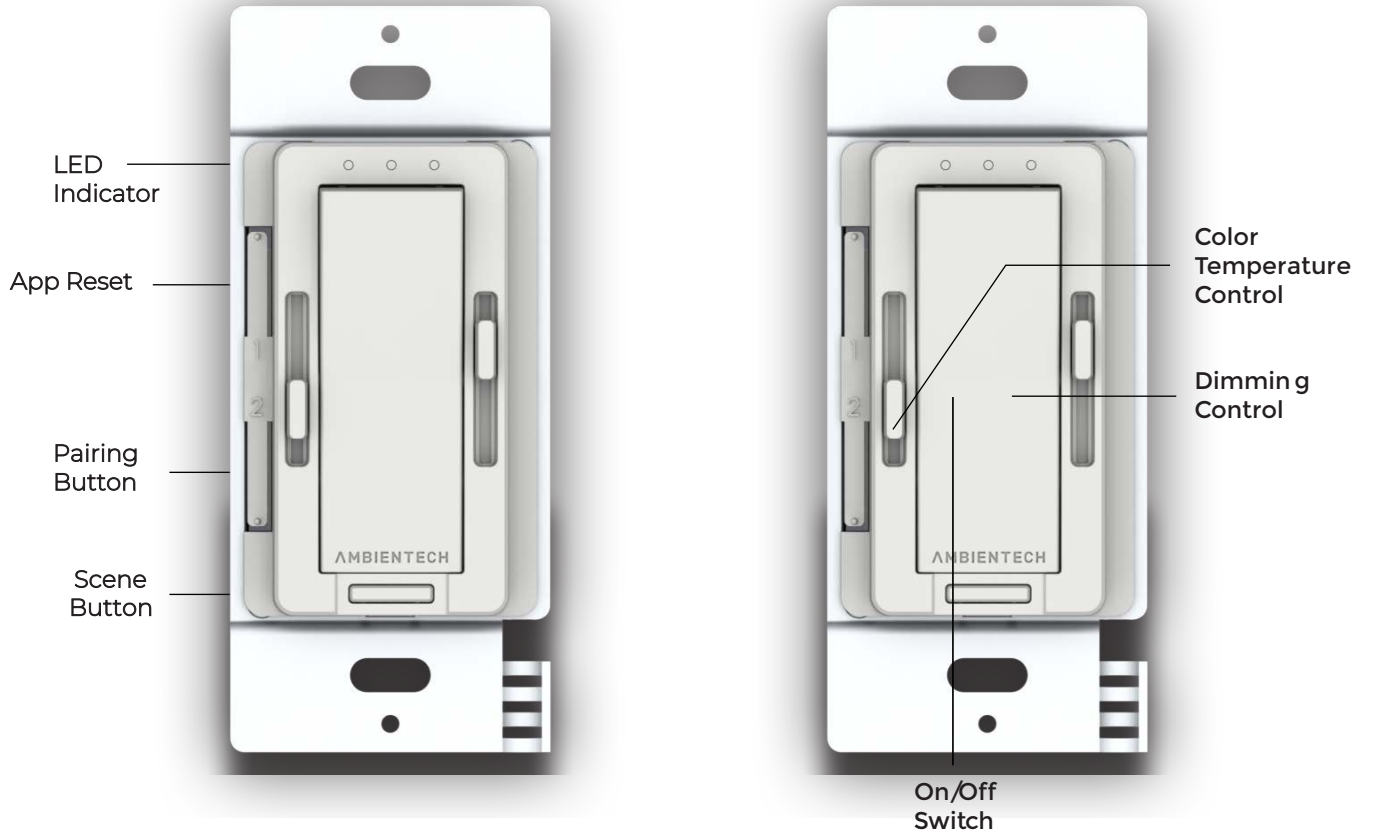

User Interface