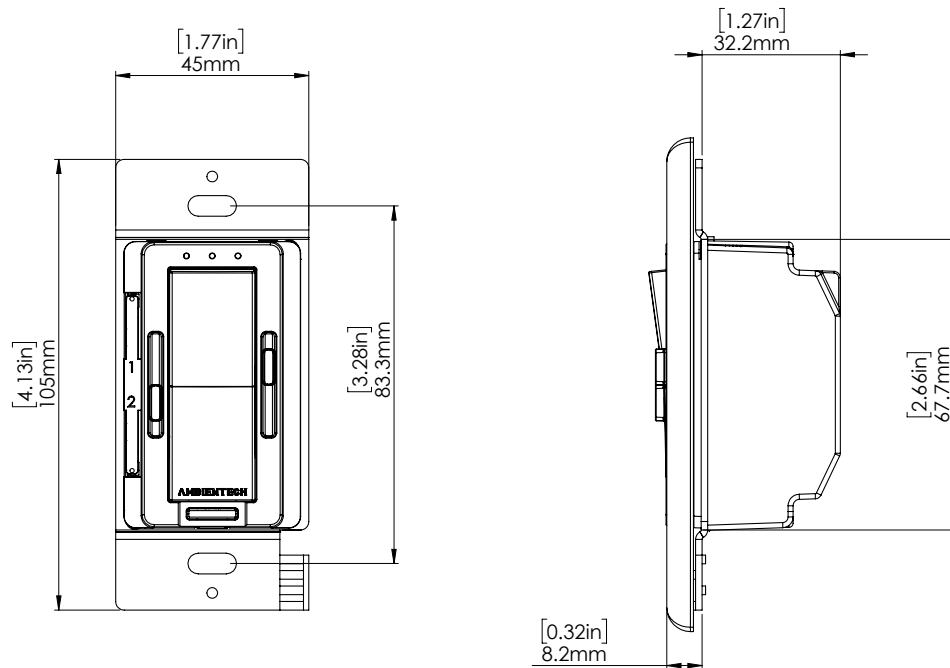

## Mechanical Specification

Note: Requires a U.S. wallbox 2in (64 mm) deep minimum.

Material	PC/ABS - 5VA Rating
Finish	White Glossy (Default)